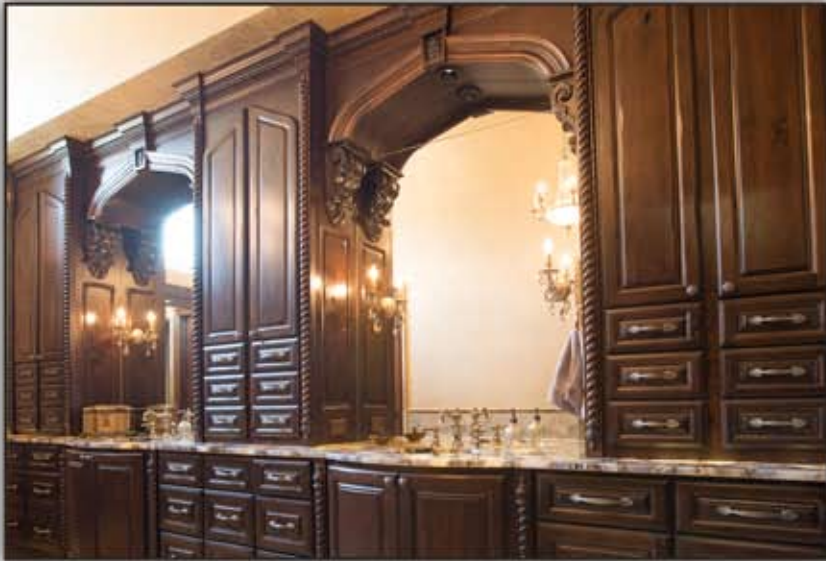

Kent Moore

CABINETS

The Kent Moore Cabinets Signature Series features the ultimate in custom cabinet design and amenities. Each handcrafted piece is constructed with all plywood sides, tops and bottoms. Lumber drawer boxes are of true dove-tail construction. All drawers have full-extension soft-close under-mount guides and doors are secured with soft-close concealed hinges.

The Signature Series features extra deep wall cabinets to accommodate large pieces of stoneware and china. A la carte choices include wide bottom rails for under cabinet lighting. Other customizations may include refrigerators enveloped in full-depth surround cabinets and cooktops and/or sink cabinets with attractive bump out designs. Customized vent hoods are a great option in a Signature Series kitchen and offer a unique look that will set your cabinets apart from all others.